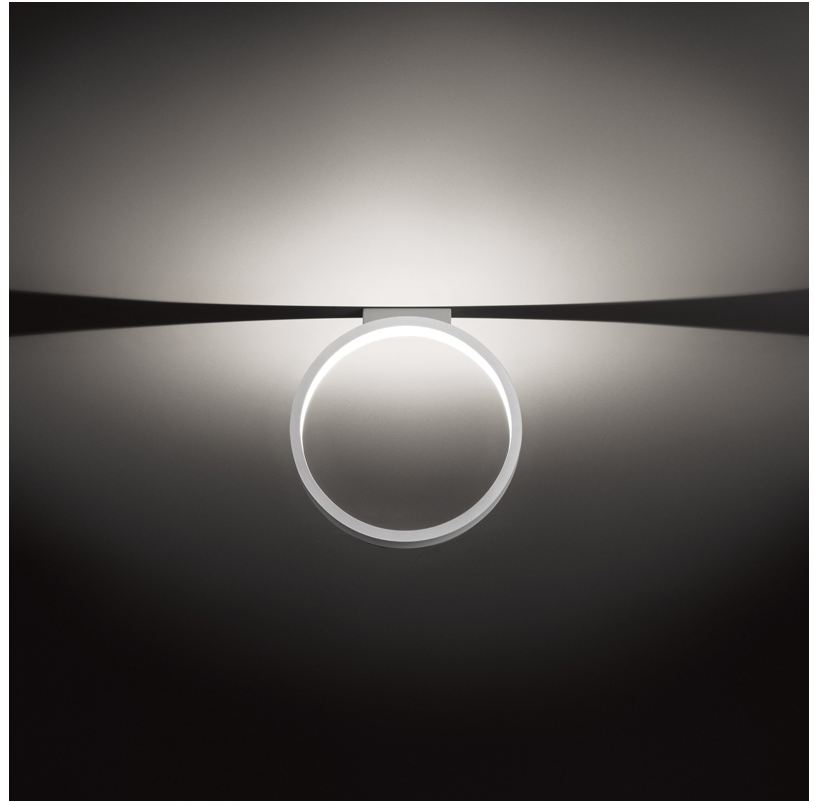

PROJECT	_____
TYPE	_____
SPECIFIER	_____
QUANTITY	_____
DATE	_____

ASSOLO SURFACE

D32005-

base number   Finish
Options

1. To build a product code in our configurator select the specify button on the base model # product page
2. To build a manual product code on this datasheet choose from the options listed below in blue font and add the suffix to the base model #

GENERAL

Series: Assolo
Brand: Cini & Nils
Division: Design
Mounting Type: Surface
Mounting Location: Ceiling
Subcategory: Ambient

PHYSICAL

Shape: Round
Diameter (mm): 430
Diameter (in): 16 ¹⁵/₁₆
Width (mm): 45
Width (in): 1 ³/₄
Height (mm): 450
Height (in): 17 ¹¹/₁₆
Extension (mm): 200
Extension (in): 7 ⁷/₈
Light Distribution: Indirect
Weight (kg): 3
Weight (lbs): 6.6
Fixture Finish: [WHI](#) / [BLK](#) / [MGD](#)
Fixture Material: Aluminum

ELECTRICAL

Lamp Type: LED
Input Wattage (W): 27
Total Output Wattage (W): 25
Dimming: Tri-Mode (Non-Dimming and Phase Dimming (120Vac only) and 0-10V Dimming)
Driver Included: Yes
Driver Location: Integrated
Driver Type: Constant Current - Universal
Driver Class: Class 2
Input Voltage (V): 120 - 277
Constant Current (MA): 700

LED

Color Temperature (°K): 2800
Nominal Lumen (lm): 2900
CRI: >90 CRI
Lamp Life (hrs): 50000

OPTICAL

RATINGS AND CERTIFICATIONS

Certified By: Certified for North American Standards
IP rating: IP20

J-Box cover plate included