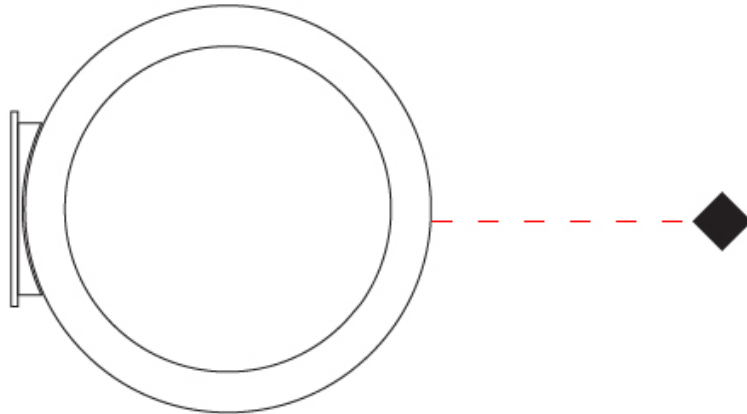

ASSOLO SURFACE

D32002-

PROJECT

TYPE

SPECIFIER

QUANTITY

DATE