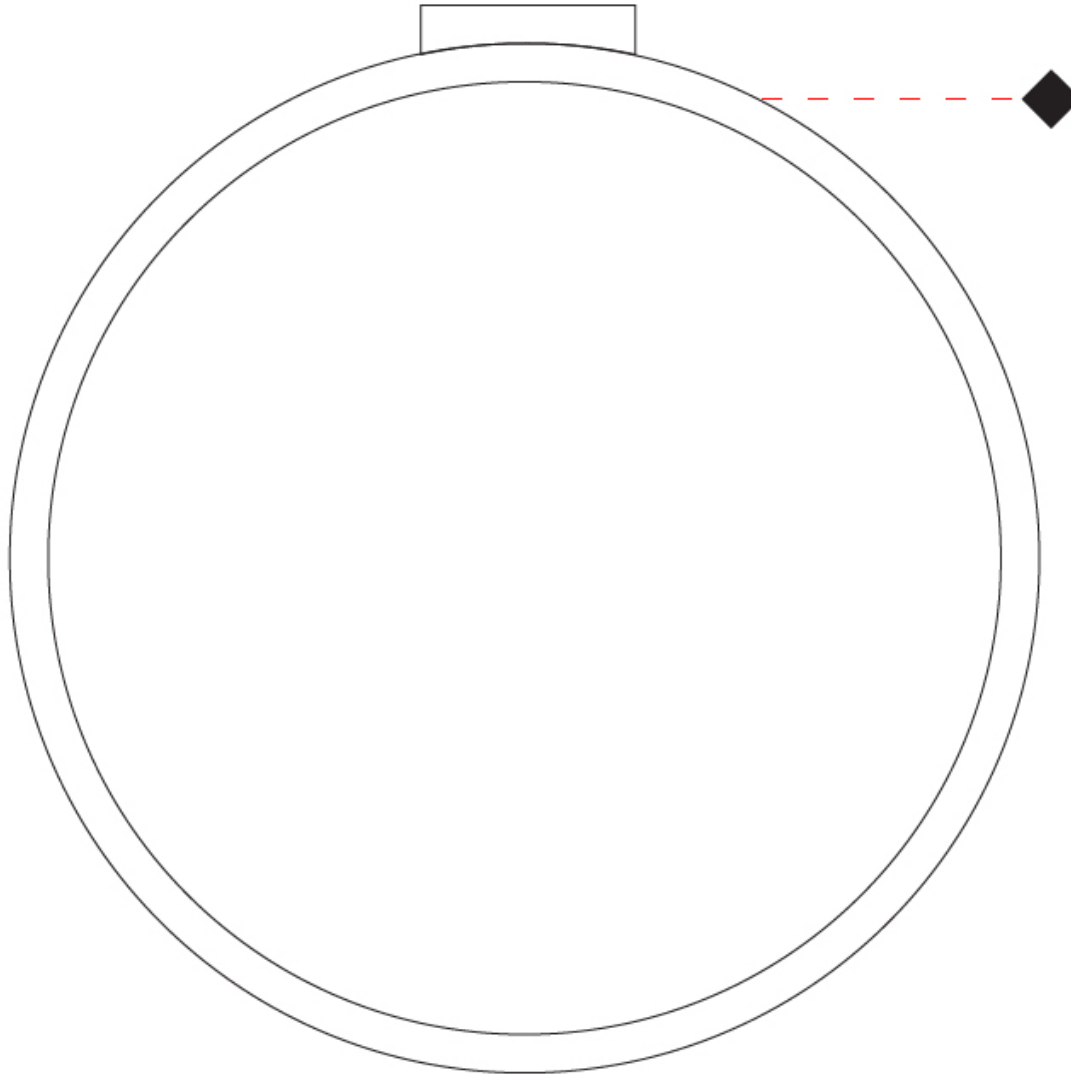

D32017-

PROJECT

TYPE

SPECIFIER

QUANTITY

DATE

D